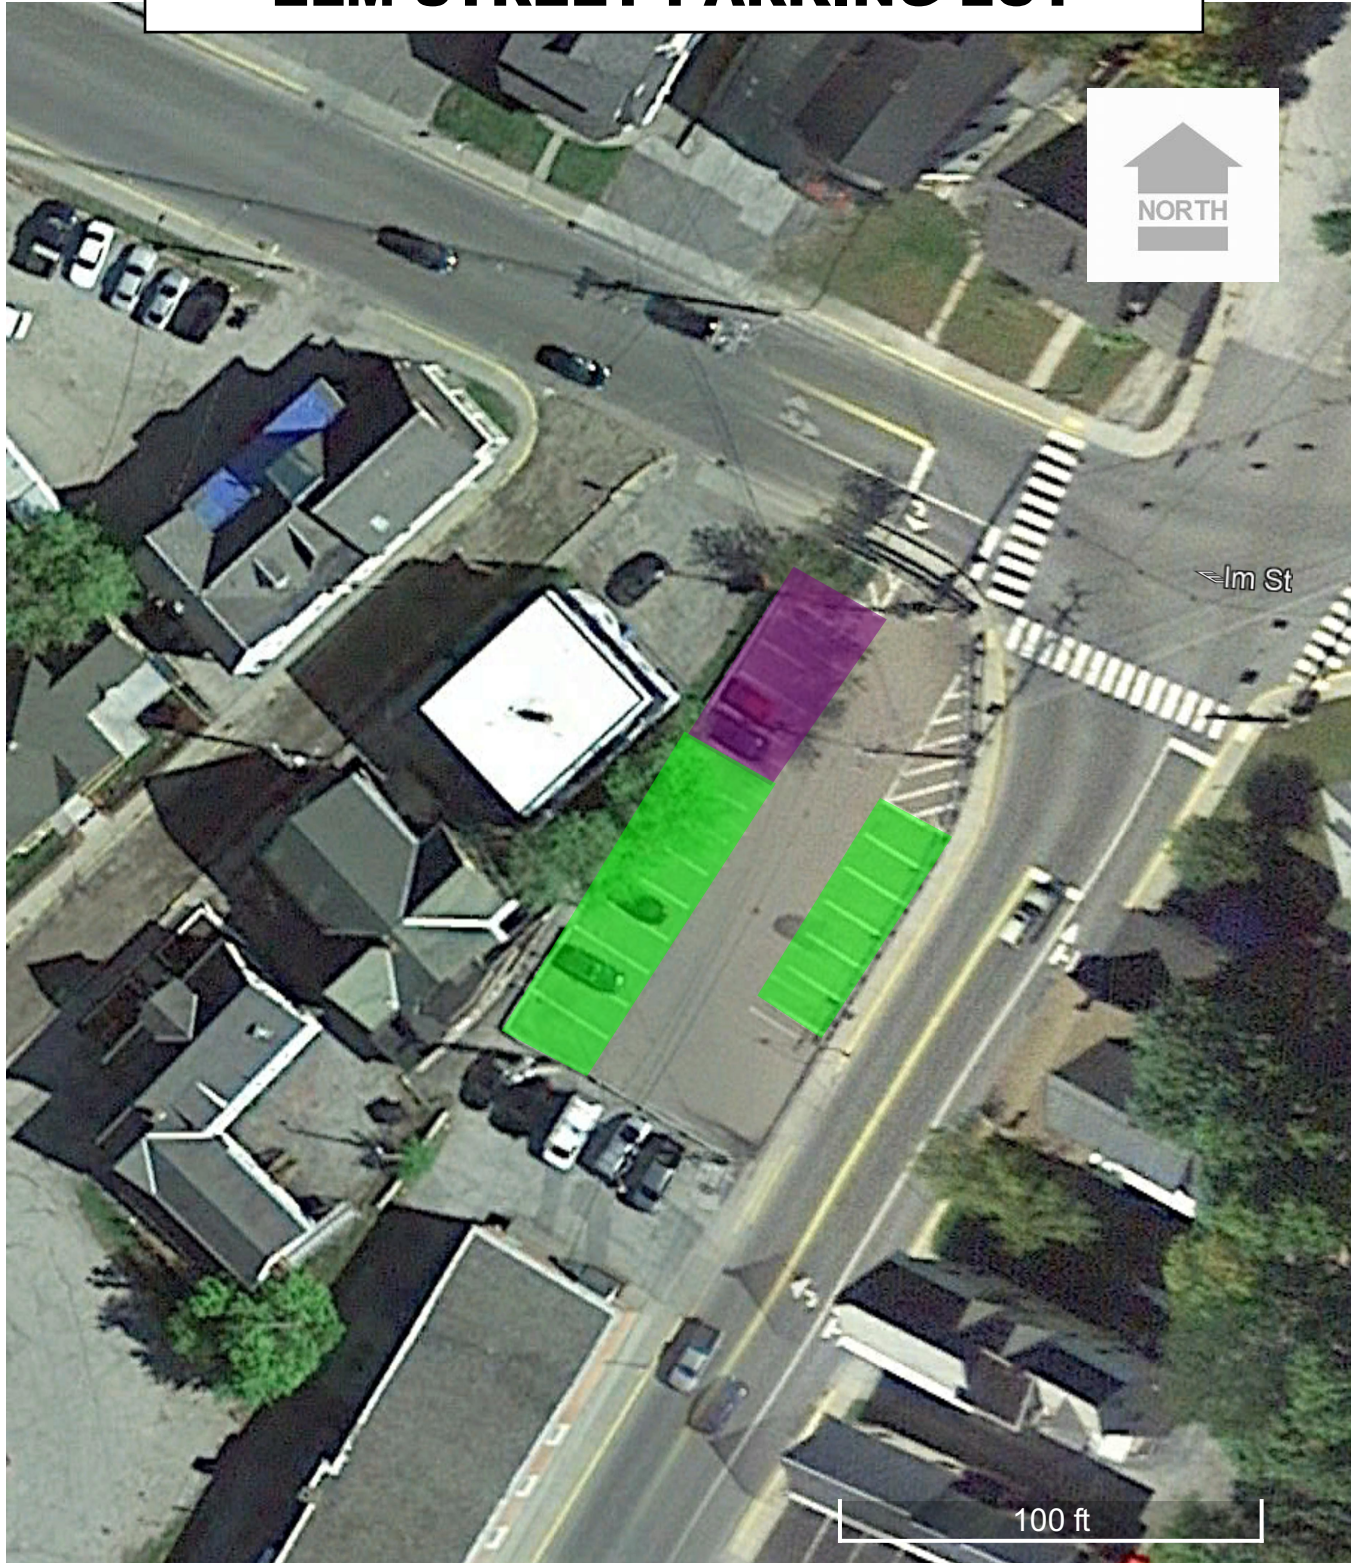

# ELM STREET PARKING LOT

PARKING LOT C - ELM STREET LOT	
SHARED USE SPACES	5
GREEN METER (10-hr) SPACES	15
<b>TOTAL SPACES:</b>	<b>20</b>

Aerial photo from Google Earth May 2015 imagery